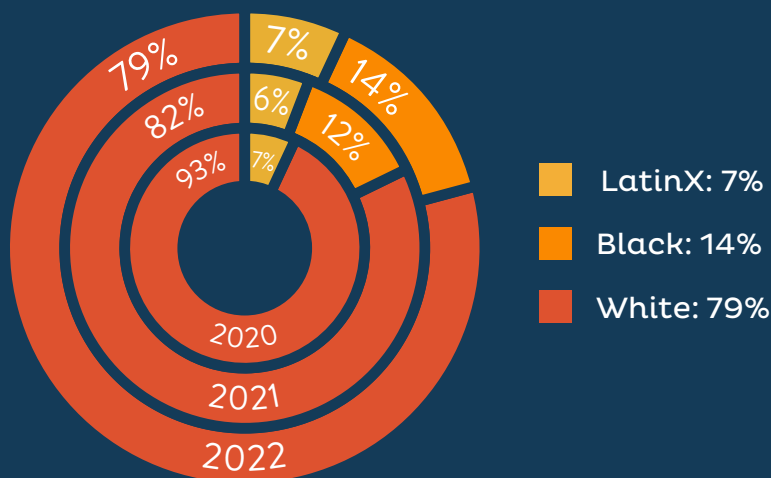

Board of Directors Demographics 2022

HOME LOCATION

-  Milwaukee County: 50%
-  Walworth County: 7%
-  Waukesha County: 43%

GENERATION

RACE/ETHNICITY

WORK/CUSTOMER FOCUS

SKILLS/BACKGROUND

- Business ✓✓✓ Accounting ✓✓
- Healthcare ✓✓ Insurance ✓✓
- Legal ✓✓ Banking ✓
- Faith Community ✓ Senior Housing ✓

GENDER